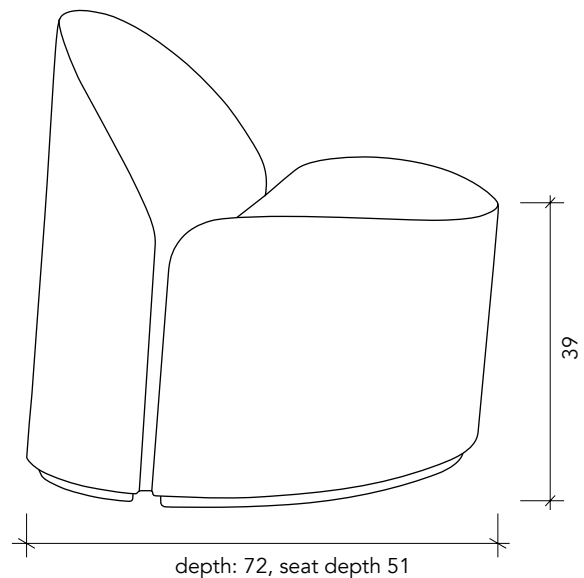

Integrated rainwaterdrain
Bottom with center hole and rubber cap, to be able to fill it with sand and make it windproof
Maximum weight load: 110 kg
Dimensions: 69x72x70 cm (WxDxH)
Seat height 39 cm
Seat depth 51 cm
Origin: Europe / Italy

LOUNGE CHAIR BLOOM
BA31000 BLACK-BLACK

LOUNGE CHAIR BLOOM
BA31001 WHITE-TERRAZZO

LOUNGE CHAIR BLOOM
BA31002 BLACK-GALAXY

black-black PACKING QTY 1 pc/ctn
• CTN SIZE (CM) 72,5x72,5x73,5 •
CBM 0,386 • NW (KG) 15 • GW (KG) 18,5