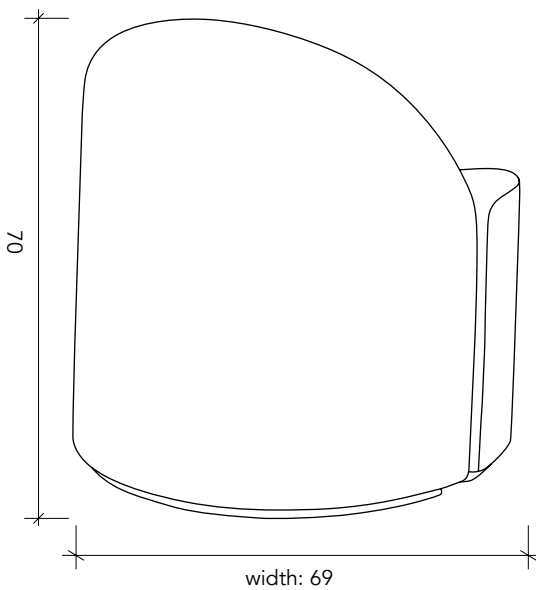

Integrated rainwaterdrain
Bottom with center hole and rubber cap, to be able to fill it with sand and make it windproof
Maximum weight load: 110 kg
Dimensions: 69x72x70 cm (WxDxH)
Seat height 39 cm
Seat depth 51 cm
Origin: Europe / Italy

LOUNGE CHAIR BLOOM
BA31000 BLACK-BLACK

LOUNGE CHAIR BLOOM
BA31001 WHITE-TERRAZZO

LOUNGE CHAIR BLOOM
BA31002 BLACK-GALAXY

black-black PACKING QTY 1 pc/ctn
• CTN SIZE (CM) 72,5x72,5x73,5 •
CBM 0,386 • NW (KG) 15 • GW (KG) 18,5