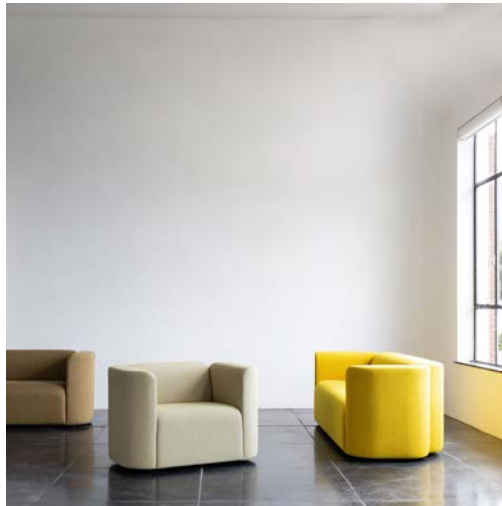

225x86x75cm (WxDxH)
 Seat height 45 cm
 Seat depth 54 cm
 Seat width 180 cm

Slice sofa

design Lex Pott

fast delivery program

Available from stock: lounge chair or sofa
in Grace fabric in 2 colours

Product information