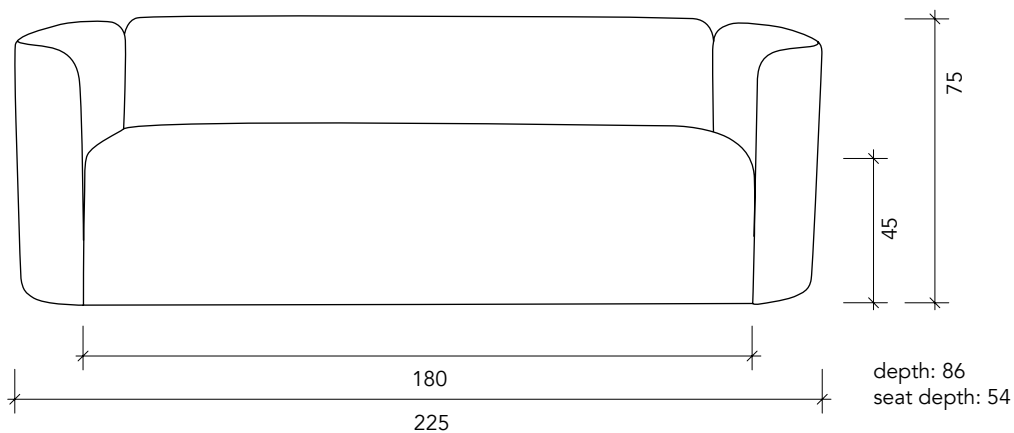

Specifications:

Loungechair or sofa,
 upholstered in Kvadrat fabric of your choice
 Back: Poly 3030 foam
 Seat: HR-polyether foam 5060 with a top layer
 of Poly 3030 foam
 Frame: mix of solid beech, multiplex and MDF
 No sag springs
 Plastic feet
 Maximum weight load 1-seater: 150 kg
 Maximum weight load 2,5-seater: 250 kg
 Maximum weight load 3-seater: 350 kg
 Origin: Europe / Holland

**Dimensions 1-seater:**

115x86x75cm (WxDxH)
 Seat height 45 cm
 Seat depth 54 cm
 Seat width 70 cm

Dimensions 2,5-seater:

195x86x75cm (WxDxH)
 Seat height 45 cm
 Seat depth 54 cm
 Seat width 150 cm

**Dimensions 3-seater:**

225x86x75cm (WxDxH)
 Seat height 45 cm
 Seat depth 54 cm
 Seat width 180 cm

Slice sofa

design Lex Pott

fast delivery program

Available from stock: lounge chair or sofa
in Grace fabric in 2 colours

Product information