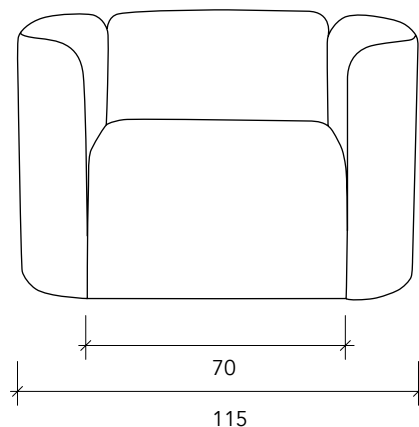

**Dimensions 1-seater:**

115x86x75cm (WxDxH)
 Seat height 45 cm
 Seat depth 54 cm
 Seat width 70 cm

Dimensions 2,5-seater:

195x86x75cm (WxDxH)
 Seat height 45 cm
 Seat depth 54 cm
 Seat width 150 cm

**Dimensions 3-seater:**

225x86x75cm (WxDxH)
 Seat height 45 cm
 Seat depth 54 cm
 Seat width 180 cm

Slice sofa

design Lex Pott

fast delivery program

Available from stock: lounge chair or sofa
in Grace fabric in 2 colours

Product information