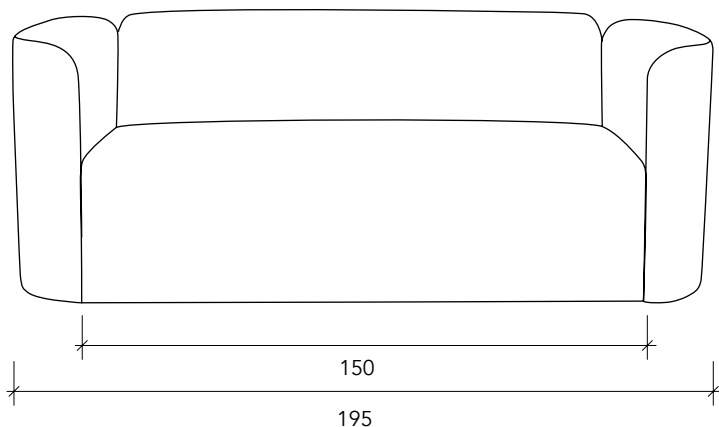

Specifications:

Loungechair or sofa,
 upholstered in Kvadrat fabric of your choice
 Back: Poly 3030 foam
 Seat: HR-polyether foam 5060 with a top layer
 of Poly 3030 foam
 Frame: mix of solid beech, multiplex and MDF
 No sag springs
 Plastic feet
 Maximum weight load 1-seater: 150 kg
 Maximum weight load 2,5-seater: 250 kg
 Maximum weight load 3-seater: 350 kg
 Origin: Europe / Holland

**Dimensions 1-seater:**

115x86x75cm (WxDxH)
 Seat height 45 cm
 Seat depth 54 cm
 Seat width 70 cm

Dimensions 2,5-seater:

195x86x75cm (WxDxH)
 Seat height 45 cm
 Seat depth 54 cm
 Seat width 150 cm

**Dimensions 3-seater:**

225x86x75cm (WxDxH)
 Seat height 45 cm
 Seat depth 54 cm
 Seat width 180 cm

Slice sofa

design Lex Pott

fast delivery program

Available from stock: lounge chair or sofa
in Grace fabric in 2 colours

Product information