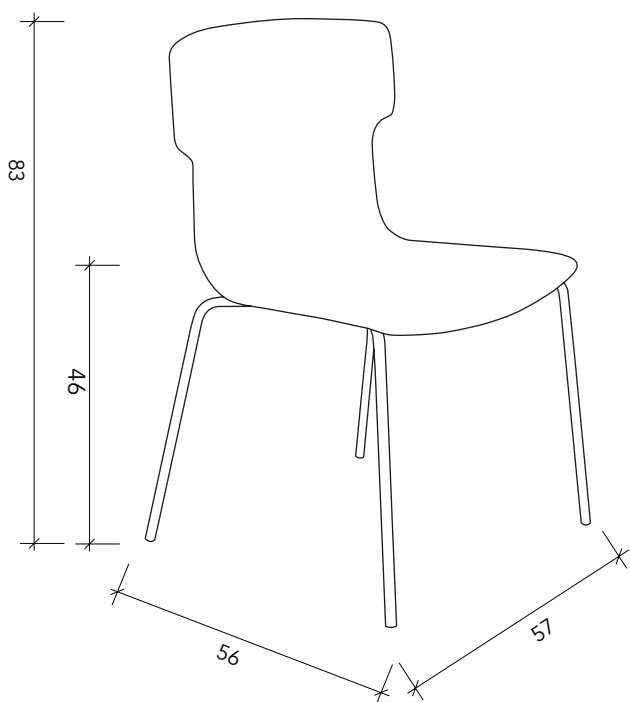

Specifications:

Chair or armchair,
upholstered in Kvadrat fabric of your choice
Seat front: Elastic PU foam, density 65
Seat back: PCM foam, density 30
Beech plywood shell
Black powder coated steel frame
Plastic feet
Maximum weight load: 110 kg
Origin: Europe / Italy

Dimensions chair:

57x56x83 cm (WxDxH)
Seat height 46 cm
Seat depth 38 cm
Seat width 49,5 cm

Dimensions armchair:

60x56x83 cm (WxDxH)
Seat height 46 cm
Seat depth 38 cm
Seat width 49,5 cm
Arm height 65,5 cm

Order QTY 2