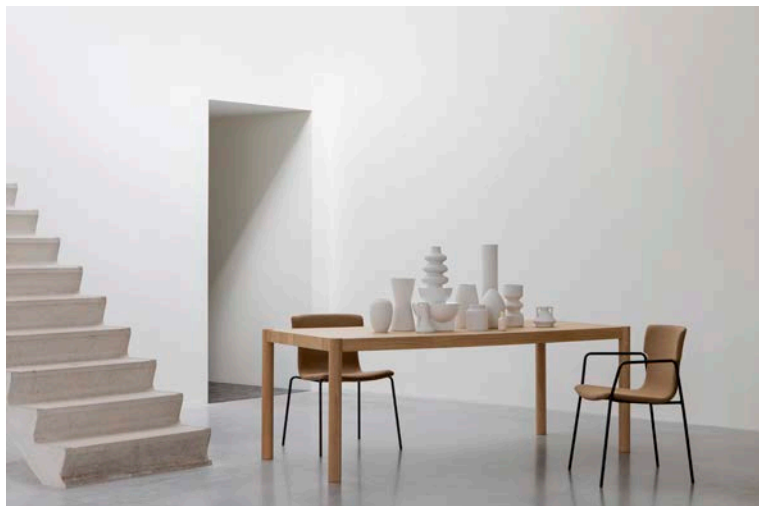

Back-up chair & armchair

design Peter van de Water

**Designed to fit and support any environment,
with consideration for the environment**

Available with or without arm

**Highly customizable in multiple Kvadrat
fabrics, with an endless choice of colour**

Product information

Designed for all the demands of today- and every day to come, the Back-up chair has your back, responding to the ebb and flow of today's work and life, and built to last a lifetime.

The Back-up chair is innovative in its clean lines and straightforward with its minimal use of materials. Specifically, the formed steel tube frame with a powder coat finish which is made to last, and the

fitted seat and backrest that are highly customizable in a selection of multiple Kvadrat fabrics.

It is a charismatic piece, in which minimal design and structural shapes come together in an elegant and durable chair that provides lumbar support, while the simple aesthetic adapts to any environment.