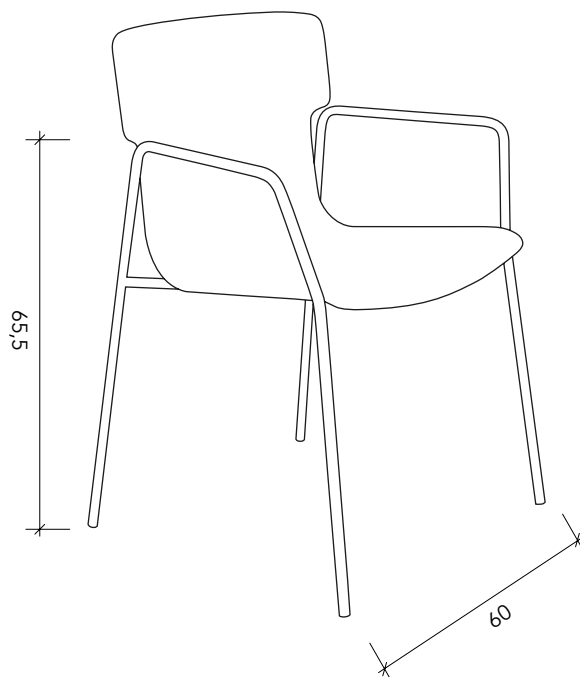

Specifications:

Chair or armchair,
upholstered in Kvadrat fabric of your choice
Seat front: Elastic PU foam, density 65
Seat back: PCM foam, density 30
Beech plywood shell
Black powder coated steel frame
Plastic feet
Maximum weight load: 110 kg
Origin: Europe / Italy

Dimensions chair:

57x56x83 cm (WxDxH)
Seat height 46 cm
Seat depth 38 cm
Seat width 49,5 cm

Dimensions armchair:

60x56x83 cm (WxDxH)
Seat height 46 cm
Seat depth 38 cm
Seat width 49,5 cm
Arm height 65,5 cm

Order QTY 2